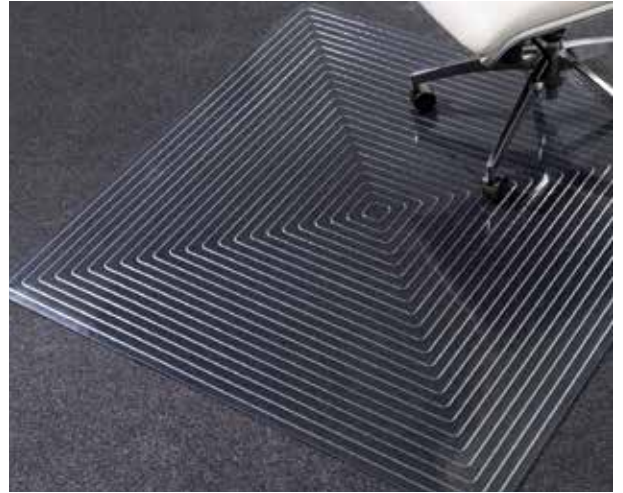

NEW! Dimensions™ Squared Chair Mat for Medium Pile Carpet

- Style and innovation combine to create the NEW Dimensions chair mat collection featuring a unique Concentric Square pattern that dramatically enhances interior environments
- Glide effortlessly across the clear smooth surface
- Unique base is engineered with ridges and micro cleats to securely position mat in place
- Protects medium pile carpet up to 3/4" thick including padding
- Straight edge
- Limited Lifetime "No Crack Mat" Warranty

Model No.	Description	List
SOESR 162065	36" x 48" with 20" x 10" Lip	$130 ea

[Call For Pricing](#)

Dimensions™ Linear Chair Mat for Medium Piled Carpet

- Patented linear pattern
- Smooth clear surface
- Linear ridges with micro cleats to securely position mat in place
- Protects medium pile carpet up to 3/4" thick including padding
- Straight edge
- Limited Lifetime "No Crack Mat" Warranty

Model No.	Description	List
SOESR 162005	36" x 48" with 20" x 10" Lip	$97 ea
SOESR 162011	45" x 53" with 25" x 12" Lip	$108 ea
SOESR 162008	36" x 48", Rectangle	$117 ea
SOESR 162014	45" x 53", Rectangle	$125 ea
SOESR 162017	46" x 60", Rectangle	$162 ea

[Call For Pricing](#)

NEW! .250 Gauge Chair Mat for Carpet & Hard Floor

- Clarity and beauty of glass without the weight, noise or reflectivity
- Effortless chair glide
- Executive heavy weight thickness is ideal for all day/big & tall use
- Non-studded design for hard floor or carpet applications
- Straight edge

Model No.	Description	List
SOESR 132075	36" x 48", Rectangle	$195 ea
SOESR 132175	45" x 53", Rectangle	$265 ea
SOESR 132375	46" x 60", Rectangle	$305 ea

[Call For Pricing](#)