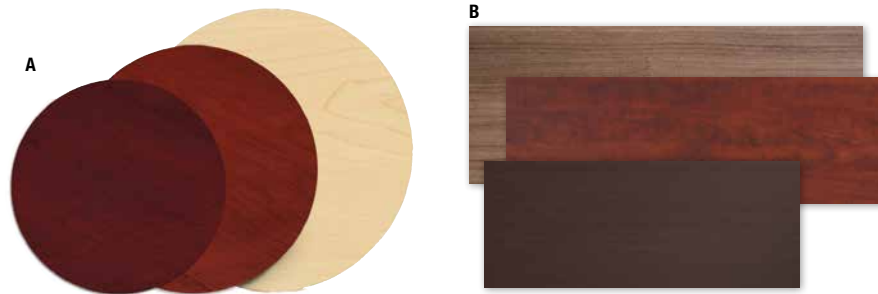

Features

- Wood construction with laminate finish
- Basic concept at fantastic value
- Enduring quality and beauty

PERFORMANCE TABLE TOPS are constructed using the highest quality thermally fused Melamine Laminates and edged with 3 mil PVC Tough Edge providing unparalleled durability and beauty.

PLBE36S, PLTRB23SILVER List \$562

PLT42R,
PLTWXB36/42
List \$329

PLT36R, PLTWXB36/42
List \$286

PLT36R, PLTRB2341BRU List \$560

PL237THALF, PLTRB23(2) List \$1061

Choose Your Top

Available Finishes

*Maple & Mahogany - please call for availability.

Choose Your Base

A. Round Table Tops:

PLT30R - 30" Round Top	List \$143
PLT36R - 36" Round Top	List \$191
PLT42R - 42" Round Top	List \$234

B. Rectangular Table Tops

PLT2460 - 24" x 60"	List \$175
PLT2472 - 24" x 72"	List \$187
PLT3060 - 30" x 60"	List \$216
PLT3072 - 30" x 72"	List \$242

C. Square Bevel-Edge Table Tops

PLBE36S - 36" Square (White only)	List \$201
PLBE42S - 42" Square (White only)	List \$294
PLBE48S - 48" Square (White only)	List \$314

D. Half Boat Shaped Table Tops

PL237THALF - 48" x 60"	List \$381
PL238THALF - 48" x 72"	List \$494