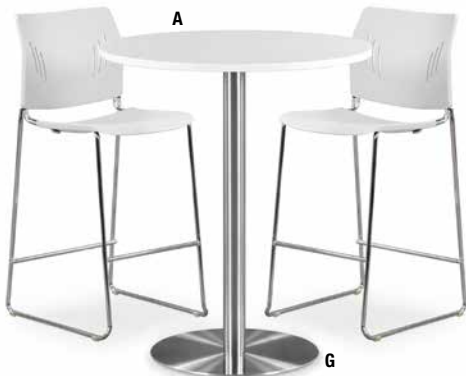

PLT36R, PLTRB2341BRU List $560