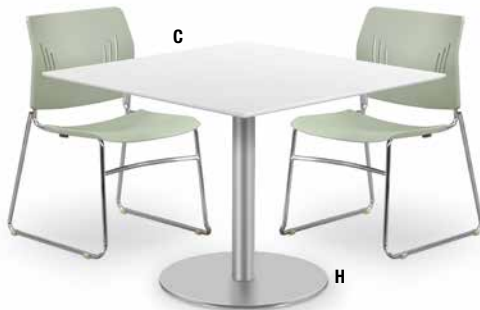

Features

- Wood construction with laminate finish
- Basic concept at fantastic value
- Enduring quality and beauty

PERFORMANCE TABLE TOPS are constructed using the highest quality thermally fused Melamine Laminates and edged with 3 mil PVC Tough Edge providing unparalleled durability and beauty.

Features

- Clear tempered 10mm glass tops
- Sleek heavy duty brushed steel bases
- 2 top sizes and 3 heights available

CONTEMPORARY STYLING make these clear glass-top tables at home in both conference and café settings alike. Tops feature attractive brushed steel post adapter.