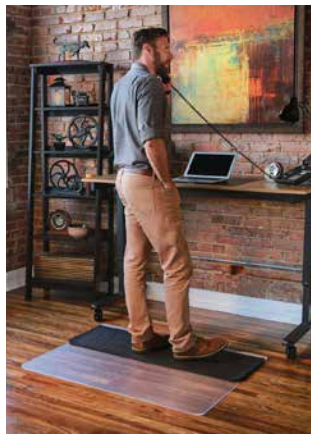

Model No.	Description	List
Flat Pile Mat - Protects Carpet up to 1/8" Thick, No Padding		
SOESR 121826**	36"x 48" with 20" x 10" Lip, straight edge	$54 ea
Flat to Low Pile Mat - Protects Carpet up to 1/4" Thick Including Padding		
SOESR 120023	36"x 48" with 20" x 10" Lip, straight edge	$62 ea
SOESR 120123	45"x 53" with 25" x 12" Lip, straight edge	$76 ea
SOESR 120321	46"x 60", Rectangle, straight edge	$113 ea
Low Pile Mat - Protects Carpet up to 3/8" Thick Including Padding		
SOESR 128073	36"x 48" with 20" x 10" Lip, ramped edge	$69 ea
SOESR 128173	45"x 53" with 25" x 12" Lip, ramped edge	$79 ea
SOESR 128373	46"x 60" with 25" x 12" Lip, ramped edge	$119 ea
SOESR 128371	46"x 60", Rectangle, ramped edge	$115 ea
Medium Pile Mat - Protects Carpet up to 3/4" Thick Including Padding		
SOESR 122173	45" x 53" with 25" x 12" Lip, ramped edge	$95 ea
SOESR 122373	46" x 60" with 25" x 12" Lip, ramped edge	$139 ea
SOESR 122071	36" x 48", Rectangle, ramped edge	$109 ea
SOESR 122171	45" x 53", Rectangle, ramped edge	$129 ea
SOESR 122371	46" x 60", Rectangle, ramped edge	$149 ea
Hard Floor Mat For Light Use		
SOESR 131823**	45" x 53" with 25" x 12" Lip, straight edge	$72 ea
SOESR 131826**	46" x 60", Rectangle, straight edge	$100 ea

**Items ESR 121826, ESR 131823 and ESR 131826 have a one-year limited warranty