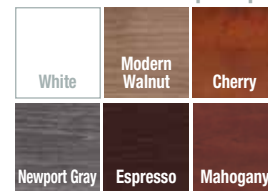

Available Boat Shape Top Finishes

A. Boat Shaped Laminate Conference Tables with Palmer House Brush Steel Bases

Model #	Description	List
PL236T/PLTBTB32(2)	95"W x 33-44"D	$1298
PL237THALF(2)/PLTBTB32(3)	120"W x 33-48"D	$1937
PL238THALF(2)/PLTBTB32(3)	144"W x 33-48"D	$2157
PL237THALF(2)/PL139T/PLTBTB32(4)	168"W x 33-48"D	$2636
PL238THALF(2)/PL139T/PLTBTB32(4)	192"W x 33-48"D	$2856
PL237THALF(2)/PL139T(2)/PLTBTB32(5)	216"W x 33-48"D	$3335
PL238THALF(2)/PL139T(2)/PLTBTB32(5)	240"W x 33-48"D	$3555

B. Palmer House Brush Steel Base

Model #	Description	List
PLTBTB32	29"H	$399