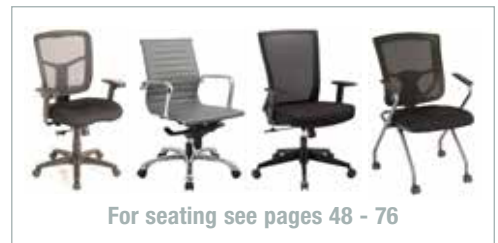

For seating see pages 48 - 76