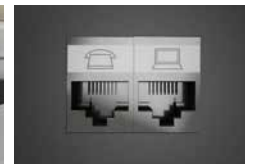

Data Plates
ECAABLAB RJ11/RJ45 List \$155
ECAABLBB with 2 RJ45 List \$203
Call for availability

Under Surface Mount Power Center

Under Surface Mount Power Center - Linkable
Compact design mounts under the edge of worksurface. Features 3 power outlets and 2 USB charging ports. 5' power cord, 40" USB cable. Stocked in Black.
Model No. PBP3E2UBLK List \$158