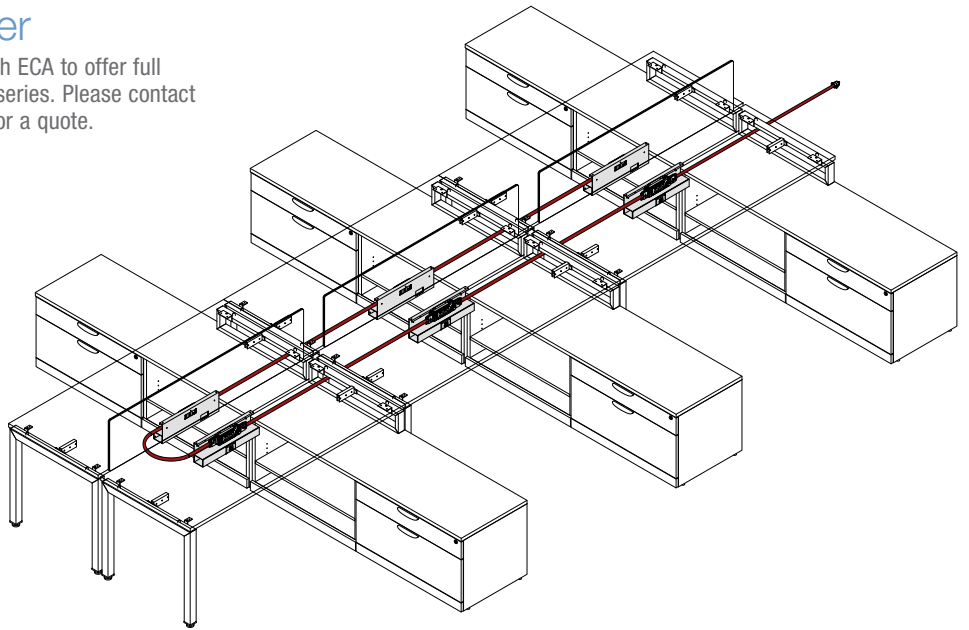

Elements Series Power

Performance Furnishings has partnered with ECA to offer full power integration to all Performance desk series. Please contact your Sales Associate for more information or a quote.

Power Block with Recepticals **List**

ECA84AA	Double Sided Power Block with Mounting Bracket	$78
ECA84S1BL150	Receptacle 1	$22
ECA84S2BL150	Receptacle 2	$22
ECA84S4BL150	Receptacle 4	$22
ECA84SIGOR150	Isolated Ground Receptacle 3	$25
ECA8SR	Receptical Removal Tool	$8

Starter Harnesses **List**

ECA84SB272	Hardwire Starter Harness 72"	$235
ECA84SB2144	Hardwire Starter Harness 144"	$373
ECA84FM24	Female/Male Jumper 8 Wire, 4 Circuit System. Must be hardwired by a Licensed Electrician.	$167

Harnesses **List**

ECA84FF23	Harness - 23"	$165
ECA84FF35	Harness - 35"	$186
ECA84FF41	Harness - 41"	$197
ECA84FF53	Harness - 53"	$224
ECA84FF64	Harness - 64"	$245
ECA84FF71	Harness - 71"	$255

Other sizes available by special order, please call for more information.