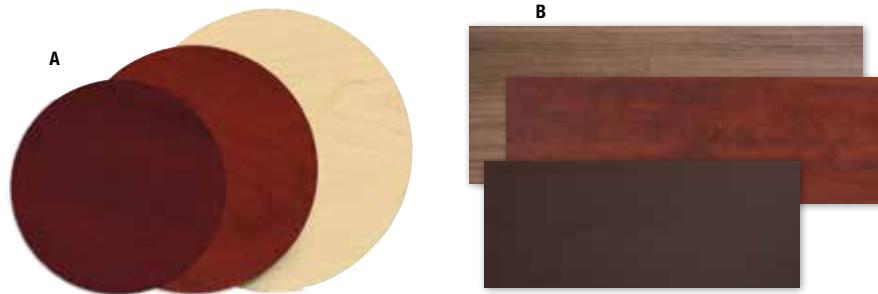

Features

- Wood construction with laminate finish
- Basic concept at fantastic value
- Enduring quality and beauty

PERFORMANCE TABLE TOPS are constructed using the highest quality thermally fused Melamine Laminates and edged with 3 mil PVC Tough Edge providing unparalleled durability and beauty.

PLBE36S, PLTRB23SILVER List \$545

PLT42R,
PLTWXB36/42
List \$319

PLT36R, PLTWXB36/42
List \$277

PLT36R, PLTRB2341BRU List \$510

PL237THALF, PLTRB23(2) List \$970

Many other sizes, configurations and finishes are available. Contact your sales representative for details.

Choose Your Top

Available Finishes

*Maple & Mahogany - please call for availability.

Choose Your Base

A. Round Table Tops:

PLT30R - 30" Round Top	List \$139
PLT36R - 36" Round Top	List \$185
PLT42R - 42" Round Top	List \$227