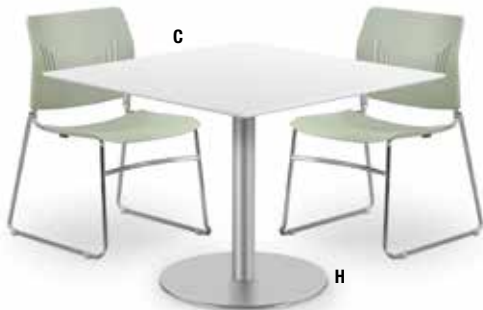

Café Height Glass Top Table: 36"D x 41.5"H: PGT36RCLEAR, PLTXBASE30BRU, PLTXBPOST41BRU List \$785

Glass Top Table: 36"D x 28.5"H: PGT36RCLEAR, PLTXBASE30BRU, PLTXBPOST28BRU List \$745

A. Round Clear Glass Table Tops with Post Adapter

C. Brushed Steel Table Posts

For use with 23" spread or 30" spread 4-Prong
Brushed Steel Heavy Duty Bases
PLTXPOST19BRU 19.5" H List \$85
PLTXPOST28BRU 28.5" H List \$100
PLTXPOST41BRU 41.5" H List \$140

Features

- Wood construction with laminate finish
- Basic concept at fantastic value
- Enduring quality and beauty

PERFORMANCE TABLE TOPS are constructed using the highest quality thermally fused Melamine Laminates and edged with 3 mil PVC Tough Edge providing unparalleled durability and beauty.