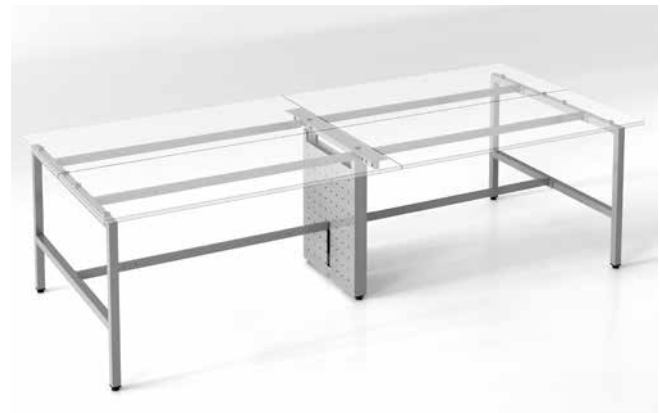

Standard 60" x 144" 4-Person Standing Height Benching Workstation: PLT3072(4), PLTLEGU6041H(2), PLTEGU4860ILCMB41H, PLTDB72(6), PLTCBB(4)