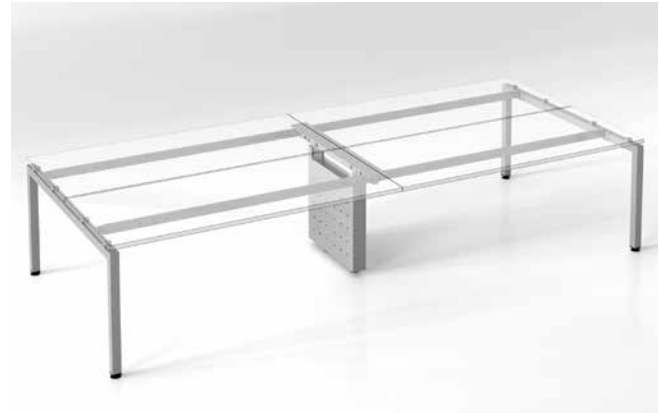

Standard 60" x 144" 4-Person Benching Workstation: PLT3072(4), PLTLEGU60(2), PLTEGU4860ILCMB, PLTDB72(4), PLTCBB(2)