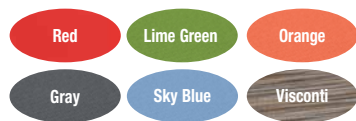

Fabric Colors Available

Coordinates with CoolMesh Seating
See pages 63 - 68