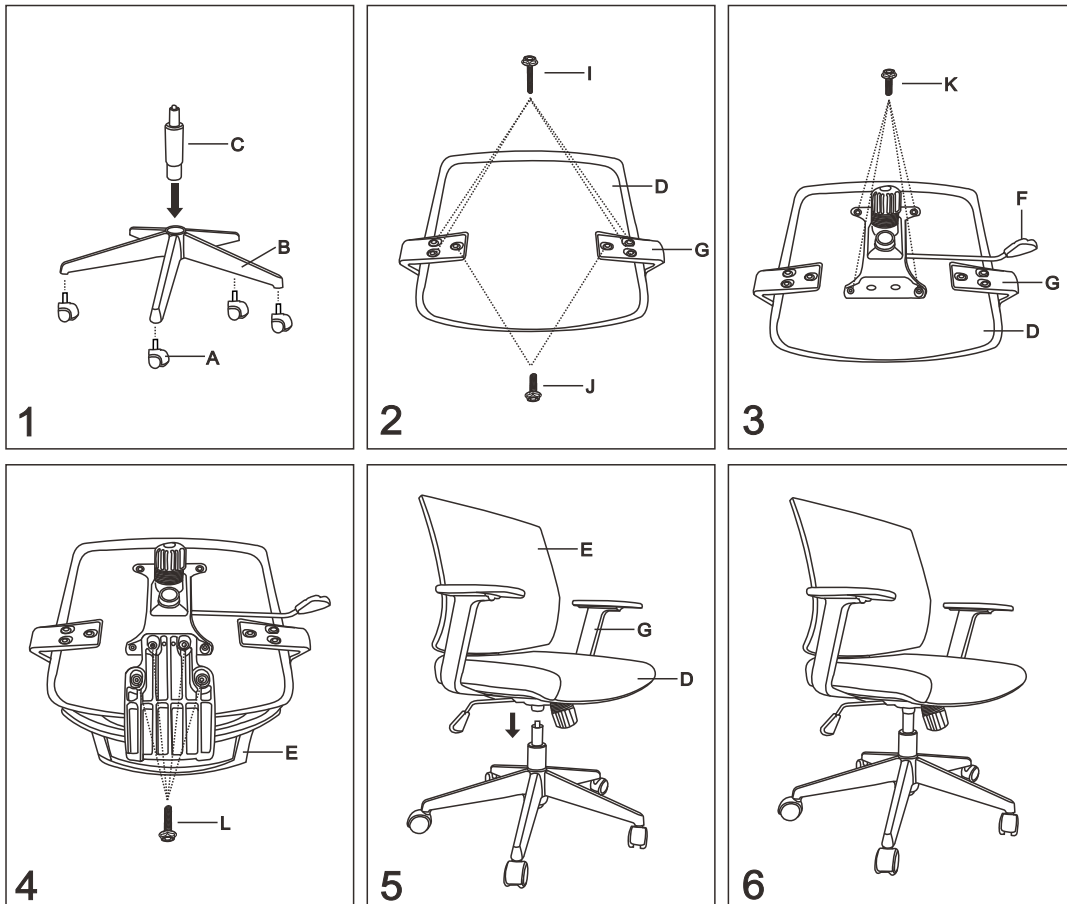

MODEL: 3421A

ASSEMBLY INSTRUCTIONS

THANK YOU FOR PURCHASING THIS DESIGNER LEATHER CHAIR FROM PERFORMANCE OFFICE FURNISHINGS.
BEFORE ASSEMBLY, PLEASE REMOVE ALL PARTS FROM THE CARTON AND VERIFY THAT YOU HAVE CORRECT QUANTITIES.

A		5	I		4
B		1	J		2
C		1	K		4
D		1	L		4
E		1	G		2
F		1	M		1

PREVENTIVE MAINTENANCE AND WARNING

- USE THIS PRODUCT ONLY FOR SEATING ONE PERSON AT A TIME
- DO NOT USE CHAIR AS STEP STOOL/LADDER.
DO NOT USE CHAIR UNLESS ALL BOLTS, SCREWS ARE TIGHT. AT LEAST EVERY SIX MONTHS, CHECK ALL BOLTS, SCREWS TO BE SURE THEY ARE TIGHT.
- IF ANY PARTS ARE MISSING, BROKEN, DAMAGED OR WORN, STOP USE OF THE PRODUCT UNTIL REPAIRS ARE MADE USING FACTORY AUTHORIZED PARTS.
- FAILURE TO FOLLOW THESE WARNINGS CAN RESULT IN SERIOUS INJURY.