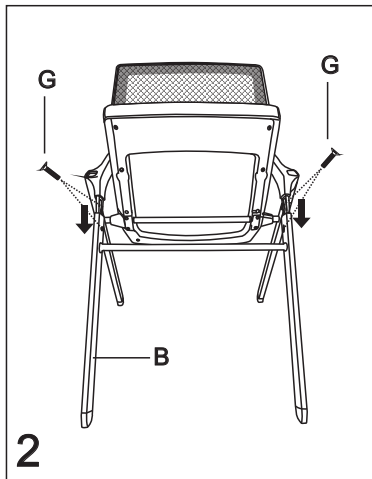

"Functional seating for today's workplace"

MODEL: 90094

ASSEMBLY INSTRUCTIONS

THANK YOU FOR PURCHASING THIS DESIGNER MESH CHAIR FROM PERFORMANCE OFFICE FURNISHINGS.
BEFORE ASSEMBLY, PLEASE REMOVE ALL PARTS FROM THE CARTON AND VERIFY THAT YOU HAVE CORRECT QUANTITIES.

A		4	E		2
B		1	F		2
C		1	G		6
D		1	L		1

OPTION 1: INSTALL ARMREST

OPTION 2: INSTALL TABLET

PREVENTIVE MAINTENANCE AND WARNING

- USE THIS PRODUCT ONLY FOR SEATING ONE PERSON AT A TIME
- DO NOT USE CHAIR AS STEP STOOL/LADDER.
DO NOT USE CHAIR UNLESS ALL BOLTS, SCREWS ARE TIGHTENED. AT LEAST EVERY THREE MONTHS, CHECK ALL BOLTS, SCREWS TO BE SURE THEY ARE TIGHTENED.
- IF ANY PARTS ARE MISSING, BROKEN, DAMAGED OR WORN, STOP USE OF THE PRODUCT UNTIL REPAIRS ARE MADE USING FACTORY AUTHORIZED PARTS.
- FAILURE TO FOLLOW THESE WARNINGS CAN RESULT IN SERIOUS INJURY.