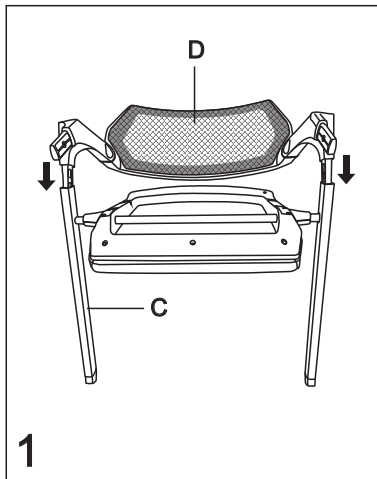

"Functional seating for today's workplace"

MODEL: 90094

ASSEMBLY INSTRUCTIONS

THANK YOU FOR PURCHASING THIS DESIGNER MESH CHAIR FROM PERFORMANCE OFFICE FURNISHINGS.
BEFORE ASSEMBLY, PLEASE REMOVE ALL PARTS FROM THE CARTON AND VERIFY THAT YOU HAVE CORRECT QUANTITIES.

A		4	E		2
B		1	F		2
C		1	G		6
D		1	L		1

OPTION 1: INSTALL ARMREST

OPTION 2: INSTALL TABLET

PREVENTIVE MAINTENANCE AND WARNING

- USE THIS PRODUCT ONLY FOR SEATING ONE PERSON AT A TIME
- DO NOT USE CHAIR AS STEP STOOL/LADDER.
DO NOT USE CHAIR UNLESS ALL BOLTS, SCREWS ARE TIGHTENED. AT LEAST EVERY THREE MONTHS, CHECK ALL BOLTS, SCREWS TO BE SURE THEY ARE TIGHTENED.
- IF ANY PARTS ARE MISSING, BROKEN, DAMAGED OR WORN, STOP USE OF THE PRODUCT UNTIL REPAIRS ARE MADE USING FACTORY AUTHORIZED PARTS.
- FAILURE TO FOLLOW THESE WARNINGS CAN RESULT IN SERIOUS INJURY.