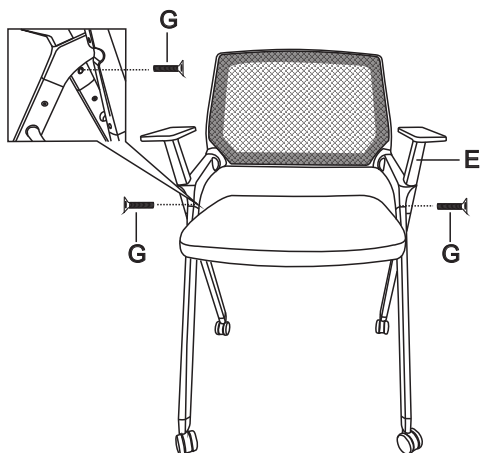

"Functional seating for today's workplace"

MODEL: 90094

ASSEMBLY INSTRUCTIONS

THANK YOU FOR PURCHASING THIS DESIGNER MESH CHAIR FROM PERFORMANCE OFFICE FURNISHINGS.
BEFORE ASSEMBLY, PLEASE REMOVE ALL PARTS FROM THE CARTON AND VERIFY THAT YOU HAVE CORRECT QUANTITIES.

A		4	E		2
B		1	F		2
C		1	G		6
D		1	L		1

OPTION 1: INSTALL ARMREST

OPTION 2: INSTALL TABLET

PREVENTIVE MAINTENANCE AND WARNING

- USE THIS PRODUCT ONLY FOR SEATING ONE PERSON AT A TIME
- DO NOT USE CHAIR AS STEP STOOL/LADDER.
DO NOT USE CHAIR UNLESS ALL BOLTS, SCREWS ARE TIGHTENED. AT LEAST EVERY THREE MONTHS, CHECK ALL BOLTS, SCREWS TO BE SURE THEY ARE TIGHTENED.
- IF ANY PARTS ARE MISSING, BROKEN, DAMAGED OR WORN, STOP USE OF THE PRODUCT UNTIL REPAIRS ARE MADE USING FACTORY AUTHORIZED PARTS.
- FAILURE TO FOLLOW THESE WARNINGS CAN RESULT IN SERIOUS INJURY.