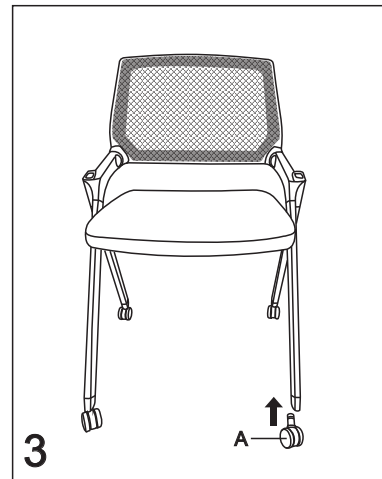

"Functional seating for today's workplace"

MODEL: 90094

ASSEMBLY INSTRUCTIONS

THANK YOU FOR PURCHASING THIS DESIGNER MESH CHAIR FROM PERFORMANCE OFFICE FURNISHINGS.
BEFORE ASSEMBLY, PLEASE REMOVE ALL PARTS FROM THE CARTON AND VERIFY THAT YOU HAVE CORRECT QUANTITIES.

A		4	E		2
B		1	F		2
C		1	G		6
D		1	L		1