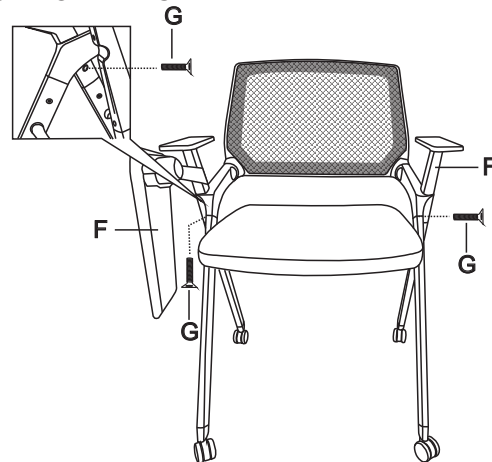

"Functional seating for today's workplace"

MODEL: 90094

ASSEMBLY INSTRUCTIONS

THANK YOU FOR PURCHASING THIS DESIGNER MESH CHAIR FROM PERFORMANCE OFFICE FURNISHINGS.
BEFORE ASSEMBLY, PLEASE REMOVE ALL PARTS FROM THE CARTON AND VERIFY THAT YOU HAVE CORRECT QUANTITIES.

A		4	E		2
B		1	F		2
C		1	G		6
D		1	L		1

OPTION 1: INSTALL ARMREST

OPTION 2: INSTALL TABLET

PREVENTIVE MAINTENANCE AND WARNING

- USE THIS PRODUCT ONLY FOR SEATING ONE PERSON AT A TIME
- DO NOT USE CHAIR AS STEP STOOL/LADDER.
DO NOT USE CHAIR UNLESS ALL BOLTS, SCREWS ARE TIGHTENED. AT LEAST EVERY THREE MONTHS, CHECK ALL BOLTS, SCREWS TO BE SURE THEY ARE TIGHTENED.
- IF ANY PARTS ARE MISSING, BROKEN, DAMAGED OR WORN, STOP USE OF THE PRODUCT UNTIL REPAIRS ARE MADE USING FACTORY AUTHORIZED PARTS.
- FAILURE TO FOLLOW THESE WARNINGS CAN RESULT IN SERIOUS INJURY.