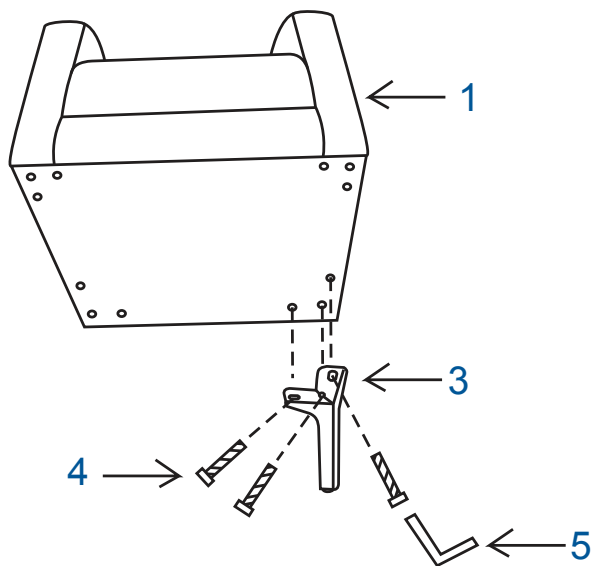

ASSEMBLY INSTRUCTIONS

MODEL: 9071, 9074

RETRO CLUB CHAIR, RETRO SOFA

NAME	PART	QTY
1. Sofa Body		1
2. Sofa Back		1
3. Leg		4
4. Screw		12
5. Allen Wrench		1

Assembling

STEP1

STEP2