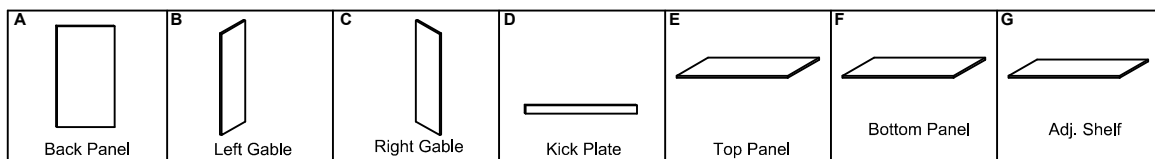

Thank you for purchasing the Performance 1 Adjustable Shelf Bookcase.
Please follow these instructions for easy assembly.

KLIX CAM INSTRUCTIONS

IMPORTANT !!

- Place all wooden parts on a clean and smooth surface such as a rug or carpet to avoid the parts from being scratched.
- Check that you have all parts and hardware.
- Remove all wrapping materials, including staples & packing straps before you start to assemble.
- Do not tighten any screws or bolts until the unit is completely assembled.
- Keep all hardware parts out of reach of children.