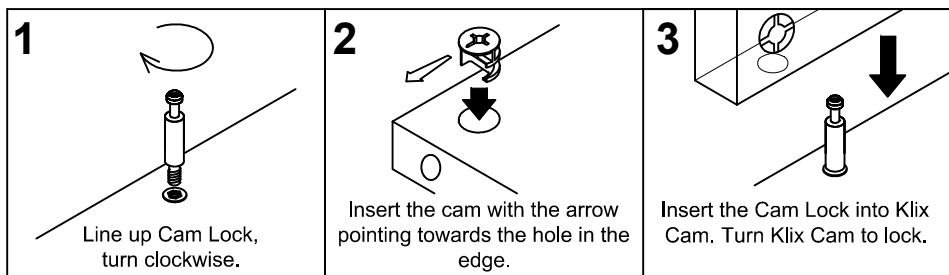

Thank you for purchasing the Performance 1 Adjustable Shelf Bookcase.
Please follow these instructions for easy assembly.

KLIX CAM INSTRUCTIONS

IMPORTANT !!

- Place all wooden parts on a clean and smooth surface such as a rug or carpet to avoid the parts from being scratched.
- Check that you have all parts and hardware.
- Remove all wrapping materials, including staples & packing straps before you start to assemble.
- Do not tighten any screws or bolts until the unit is completely assembled.
- Keep all hardware parts out of reach of children.