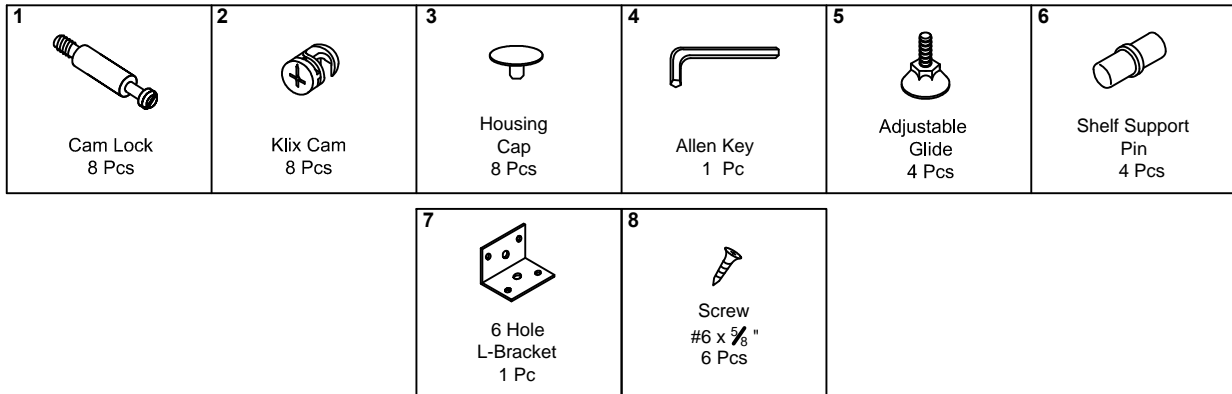

Thank you for purchasing the Performance 1 Adjustable Shelf Bookcase.
Please follow these instructions for easy assembly.

KLIX CAM INSTRUCTIONS

IMPORTANT !!

- Place all wooden parts on a clean and smooth surface such as a rug or carpet to avoid the parts from being scratched.
- Check that you have all parts and hardware.
- Remove all wrapping materials, including staples & packing straps before you start to assemble.
- Do not tighten any screws or bolts until the unit is completely assembled.
- Keep all hardware parts out of reach of children.