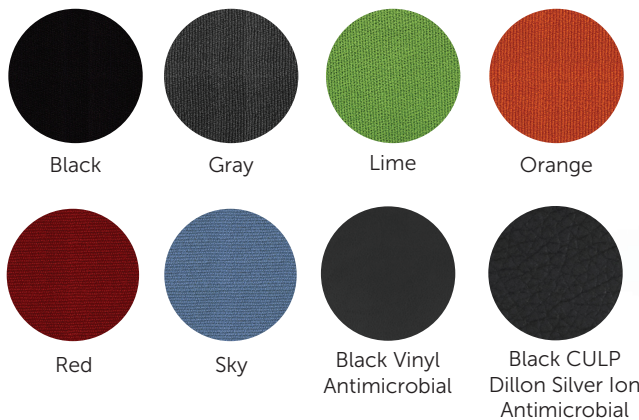

Upholstery*

Twill Fabric*

Features + Materials

- Optional headrest available (7700HR)
- CoolMesh back
- Ratchet back height adjustment
- Seat height adjustment
- Synchro-tilt mechanism
- Tilt tension adjustment
- Seat height adjustment
- Height/width adjustable arms
- Antimicrobial seat available with Culp Dillon, silver ion, antimicrobial treatment

Dimensions

Overall width	26.75"
Overall depth	25.00"
Overall height	41.25-45.00"

*Available colours may vary