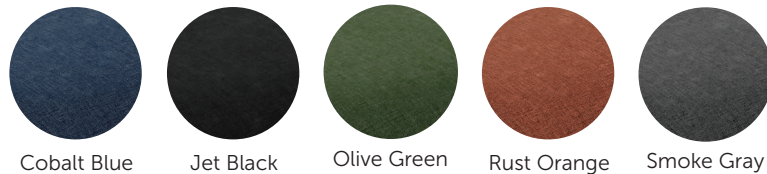

Upholstery*

Twill Fabric*

Features + Materials

- Optional headrest available (7700HR)
- CoolMesh back
- Ratchet back height adjustment
- Seat height adjustment
- Synchro-tilt mechanism
- Tilt tension adjustment
- Seat height adjustment
- Height/width adjustable arms
- Antimicrobial seat available with Culp Dillon, silver ion, antimicrobial treatment

Dimensions

Overall width	26.75"
Overall depth	25.00"
Overall height	41.25-45.00"

*Available colours may vary