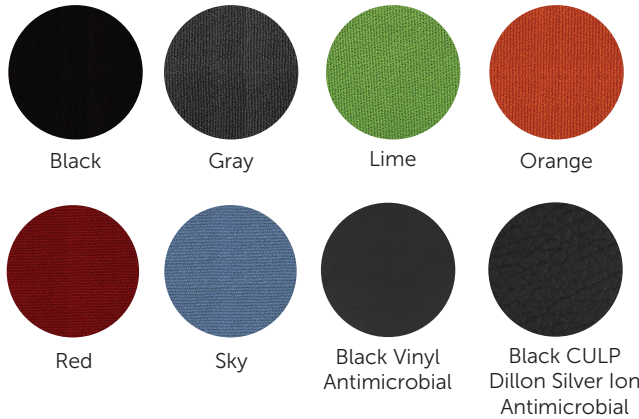

Upholstery*

Twill Fabric*

Frame

Features + Materials

- Optional headrest available (7700HR)
- CoolMesh back
- Ratchet back height adjustment
- Seat height adjustment
- Multiple position tilt lock
- Forward seat tilt
- Seat slider
- Tilt tension control adjustment
- Antimicrobial seat available with Culp Dillon, silver ion, antimicrobial treatment

Dimensions

| | |
|----------------|--------------|
| Overall height | 40.50-44.00" |
| Overall width | 25.50" |
| Overall depth | 26.00" |

*Available colours may vary