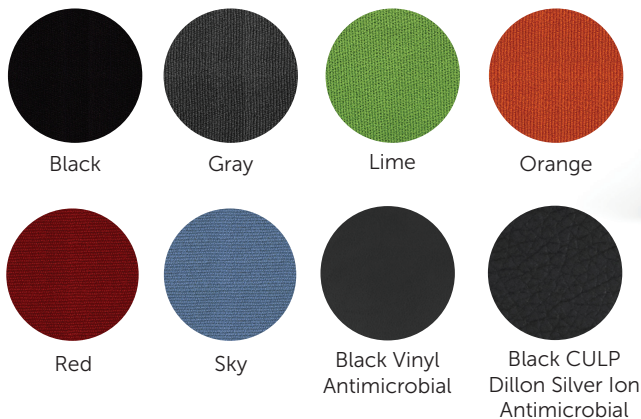

# CoolMesh Pro

Model **8014**

### Twill Fabric\*

### Dimensions

Overall height: 41"-45"  
Overall width: 25.5"  
Overall depth: 23"

\*Available colors may vary