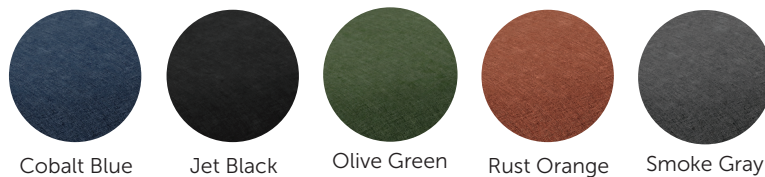

Twill Fabric*