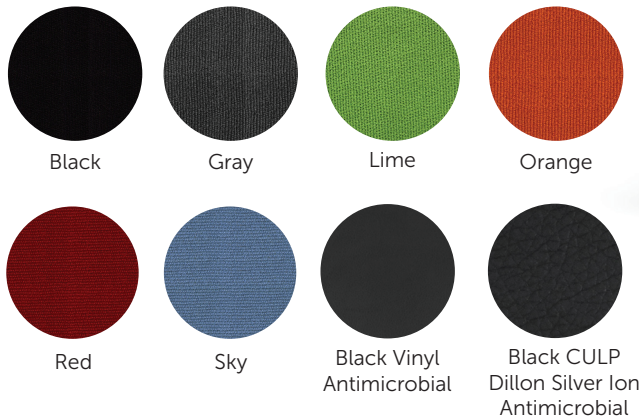

Model **8054**

### Twill Fabric\*

### Features + Materials

- CoolMesh Pro back
- Tilt tension adjustment
- Seat height adjustment
- Seat and back angle adjustment
- Multi-position tilt lock
- Forward seat tilt
- Seat slider
- Height/width adjustable arms
- Height adjustable lumbar support
- Antimicrobial seat available with Culp Dillon, silver ion, antimicrobial treatment

### Dimensions

Overall height: 41"-44.5"  
 Overall width: 25.5"  
 Overall depth: 23"

\*Available colors may vary