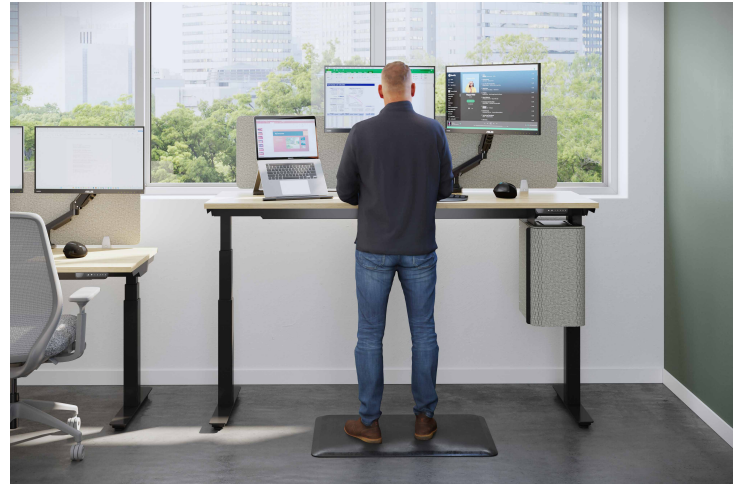

## Model No. **PLTMHP** Mello Pedesta

The Mello pedestal combines style and function in a compact, modern design. This innovative undermount pedestal ships flat, then springs into shape with its sturdy metal frame wrapped in your choice of PET casing. Add an optional PET drawer to keep everyday essentials neatly within reach.

### Features

- Locking undermount design for secure, space-saving storage
- Easily affixes to PLT tops for a clean, integrated look
- Durable metal frame wrapped in a stylish PET casing
- Available in 4 colors
- Pairs with an optional PET drawer
- Ships flat and springs into shape