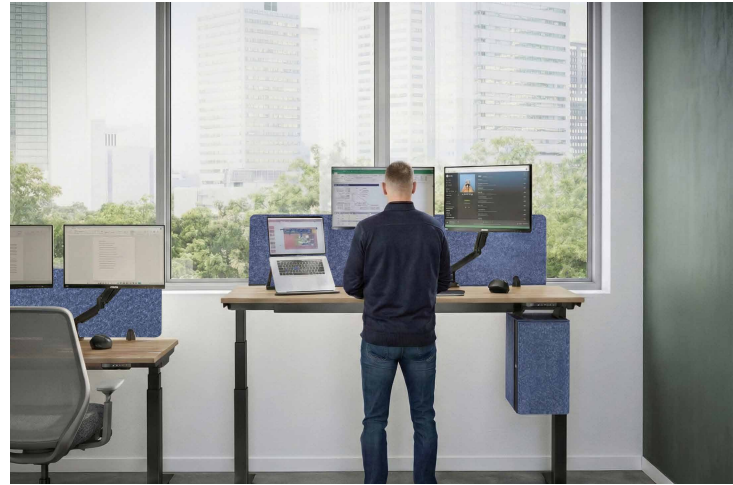

Model No. **PLTPETP** High PET Privacy Panels

Reduce noise and define space, without blocking natural light. These lightweight, eco-friendly PET panels mount above or below the work surface and come in matching Mello pedestal colors for a seamless, modern look.

*Mounting brackets sold separately.
Available in Silver or Black.

Features

- 15" height PET privacy panels
- Easy to mount above or below the work surface
- Defines personal workspace without blocking natural light
- Available in 4 colors
- Lightweight and easy to install
- Eco-friendly PET material
- Designed to complement Mello pedestal finishes for a cohesive look
- Modern, minimal design suitable for open offices